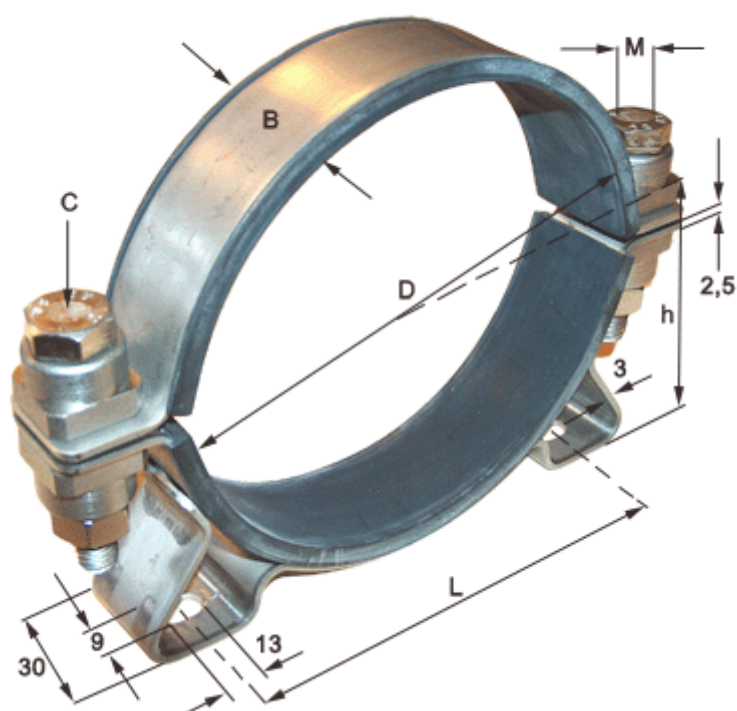

Article number: 021816025210

Description: Clamp with bracket and rubber
SPGU 6025. 210/30 SK

Measures

C (screw type) = SK hexagon screw

Diameter D = 210

h = 114

L = 212

Width B = 30